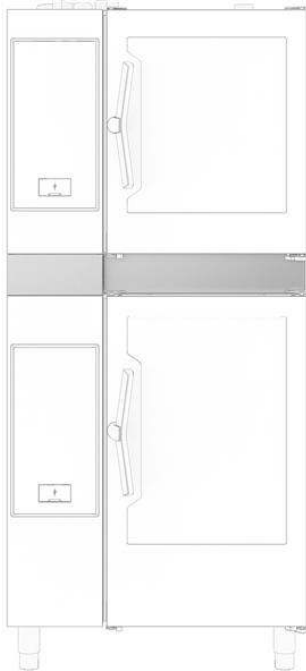

Electrolux
PROFESSIONAL

Installation accessories
Stacking kit for 6 GN 2/1 oven
placed on gas 6 GN 2/1

ITEM # _____

MODEL # _____

NAME # _____

SIS # _____

AIA # _____

922624 (STK621621)

Stacking kit for 6X2/1 GN
oven on gas 6X2/1 GN oven

Main Features

- Ideal for saving kitchen space.
- Includes: supports, external panels, flue and water pipes, drain connection and adjustable feet.
- The kit can be mounted on site.
- Typology (gas, electric) must be ordered considering the oven that will be placed at the bottom.

Construction

- The kit includes supports, external panels and flue pipes.
- The kit can be mounted on site.

APPROVAL: _____

Experience the Excellence
www.electroluxprofessional.com

Front

Side

Top

Key Information:

External dimensions, Width:	
922624 (STK621621)	1090 mm
External dimensions, Depth:	1092 mm
External dimensions, Height:	150 mm
Net weight:	58.6 kg
Shipping weight:	53 kg