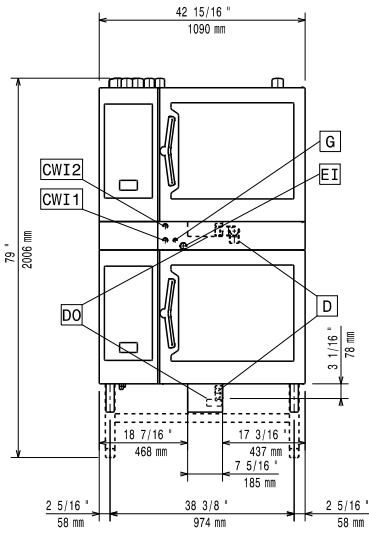

Front

Side

Key Information:

External dimensions, Width:	
922624 (STK621621)	1090 mm
External dimensions, Depth:	1092 mm
External dimensions, Height:	150 mm
Net weight:	58.6 kg
Shipping weight:	53 kg