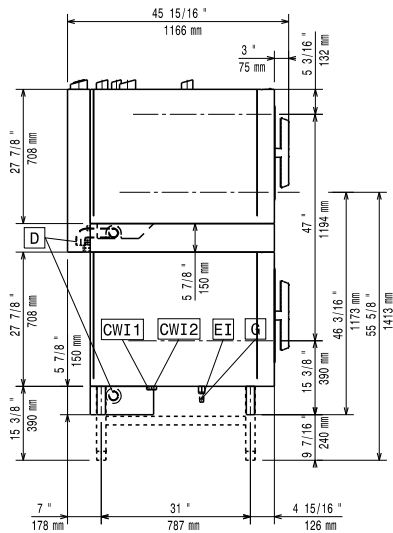

Front

Side

Key Information:

External dimensions, Width:	
922624 (STK621621)	1090 mm
External dimensions, Depth:	1092 mm
External dimensions, Height:	150 mm
Net weight:	58.6 kg
Shipping weight:	53 kg