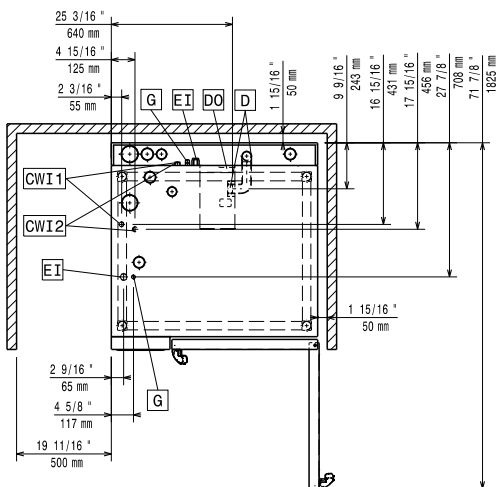

Top

Key Information:

External dimensions, Width:	
922624 (STK621621)	1090 mm
External dimensions, Depth:	1092 mm
External dimensions, Height:	150 mm
Net weight:	58.6 kg
Shipping weight:	53 kg